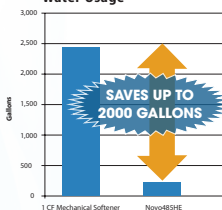

Uses up to
75% less salt
& **64% less water!!!**

Cabinet model

Twin tank model

Two piece cabinet design

Upflow regeneration saves salt by pushing the hardness minerals up & out to drain instead of down through the sodium-charged portion of the softener bed which needlessly depletes it.

IAPMO R & T Certified
against CSA B483.1

Features:

- ➔ Reverse Flow regeneration preserves unused portion of softening bed from unnecessary exchange saving salt
- ➔ Precision Brining calculates the exact amount of brine required to regenerate saving up to 30% more salt
- ➔ Automatic Backwash Frequency Preset for clean municipal water saves water by matching backwash to water quality need
- ➔ Soft Water Brine Tank Refill keeps tank & injectors clean
- ➔ Automatic System Refresh flushes stagnant water after 7 days of non-use preventing bacteria growth
- ➔ Soft Water Recharge Mode ensures soft water during unusually heavy water usage
- ➔ Compact two-piece cabinet or traditional twin tank
- ➔ Condensation tank jacket (8", 9" & 10" twin tank models)

7 Year Warranty
Control Valve

Lifetime Warranty
Pressure tank

Estimated Annual Back Wash
Water Usage

Choosing the Right Size Softener

SOFTENER SIZING GUIDE

Water Hardness	Grains Per Gallon
Very Hard	> 14
Hard	7.5 - 14
Moderate	3 - 7.5
Soft	< 3