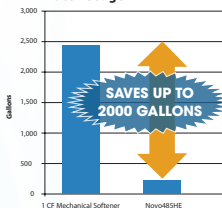

## Features:

- ➔ Reverse Flow regeneration preserves unused portion of softening bed from unnecessary exchange saving salt
- ➔ Precision Brining calculates the exact amount of brine required to regenerate saving up to 30% more salt
- ➔ Automatic Backwash Frequency Preset for clean municipal water saves water by matching backwash to water quality need
- ➔ Soft Water Brine Tank Refill keeps tank & injectors clean
- ➔ Automatic System Refresh flushes stagnant water after 7 days of non-use preventing bacteria growth
- ➔ Soft Water Recharge Mode ensures soft water during unusually heavy water usage
- ➔ Compact two-piece cabinet or traditional twin tank
- ➔ Condensation tank jacket (8", 9" & 10" twin tank models)

7 Year Warranty  
Control Valve

Lifetime Warranty  
Pressure tank

Estimated Annual Back Wash  
Water Usage